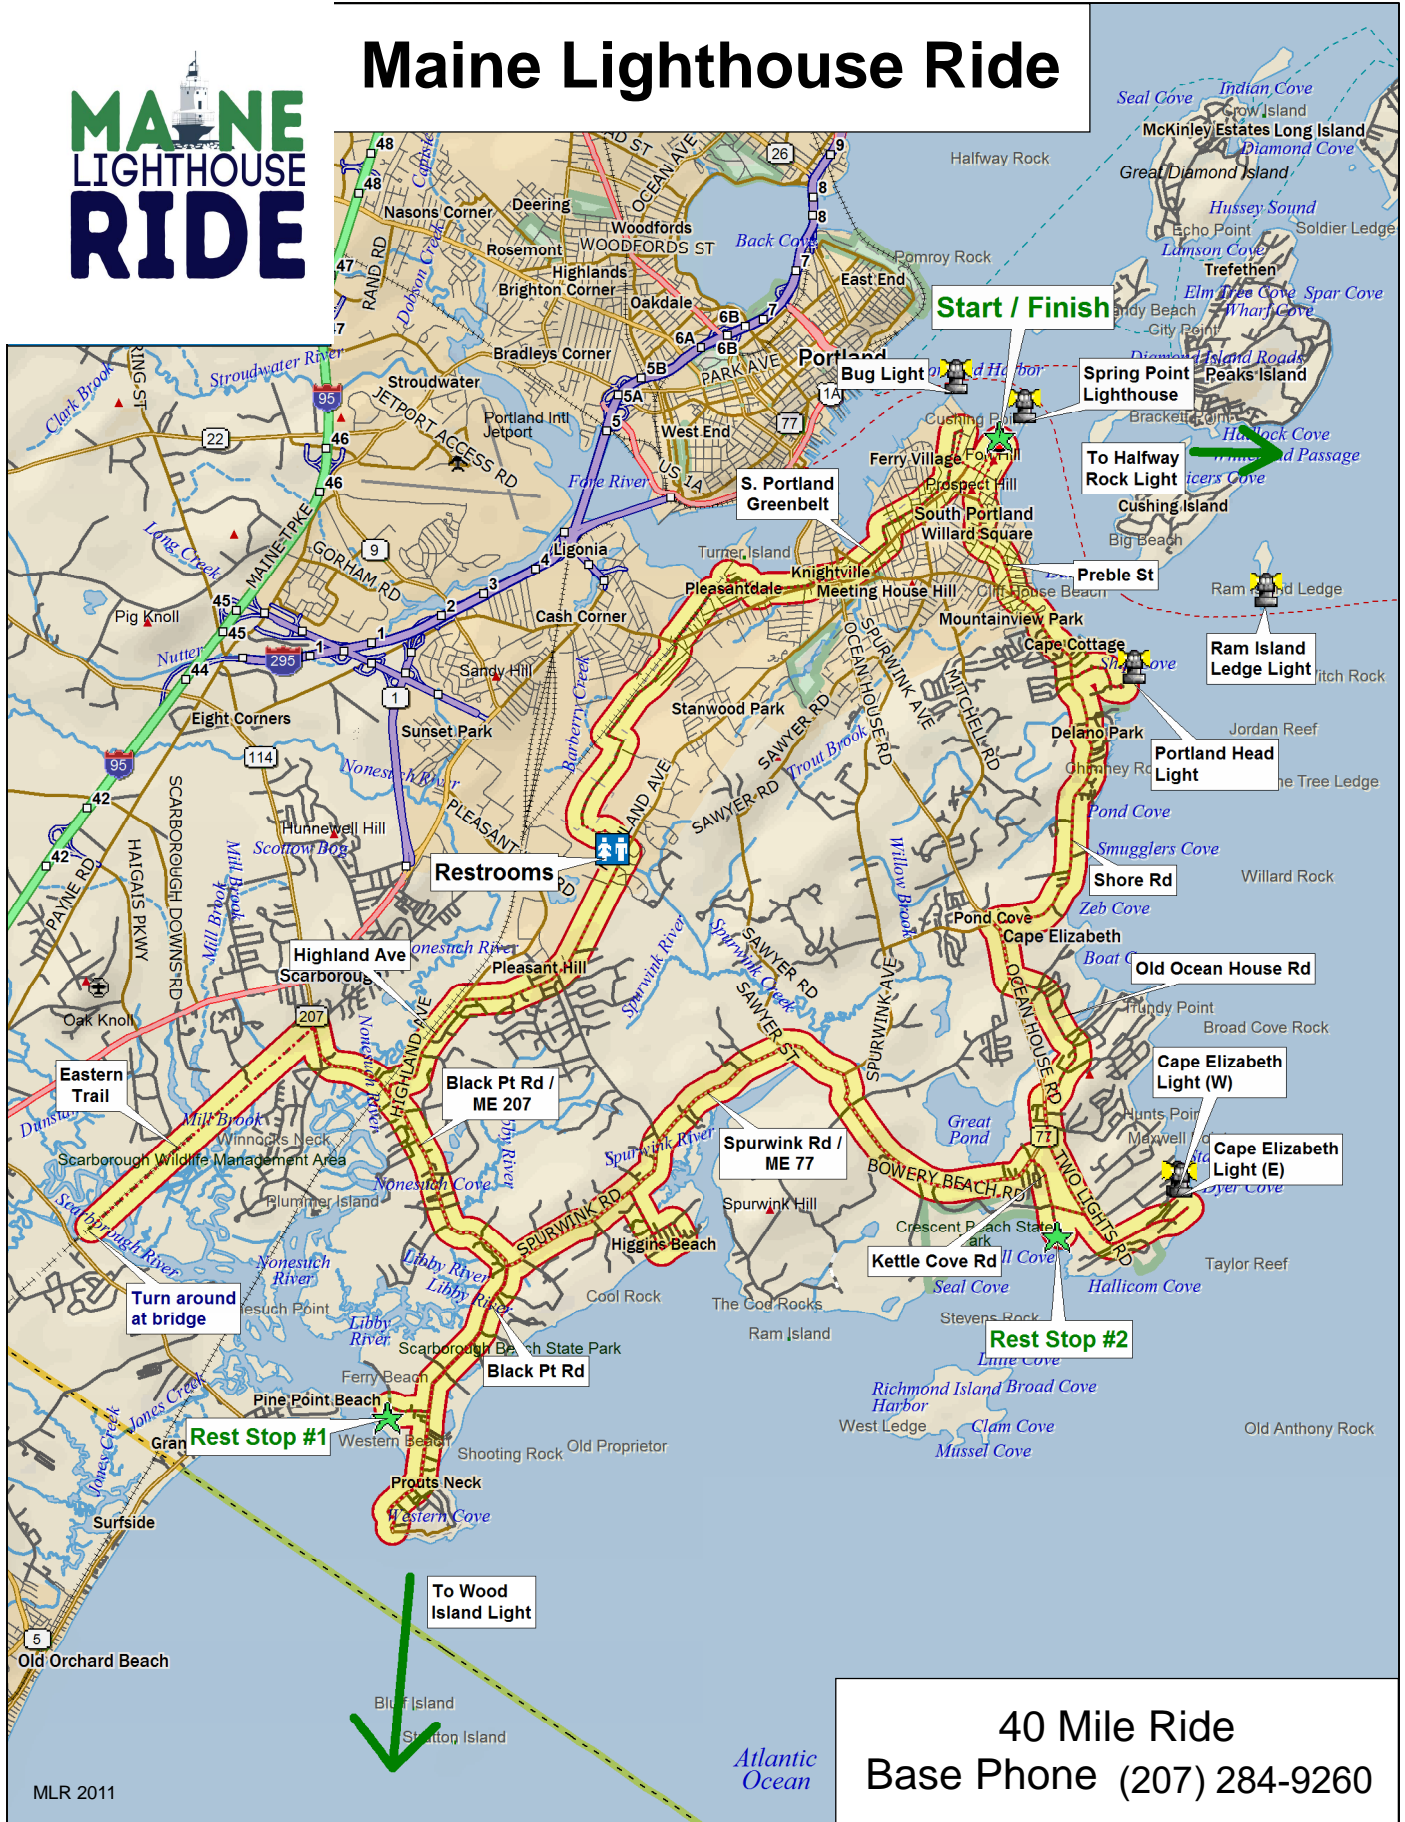

MAINE LIGHTHOUSE RIDE

Maine Lighthouse Ride

40 Mile Ride
Base Phone (207) 284-9260