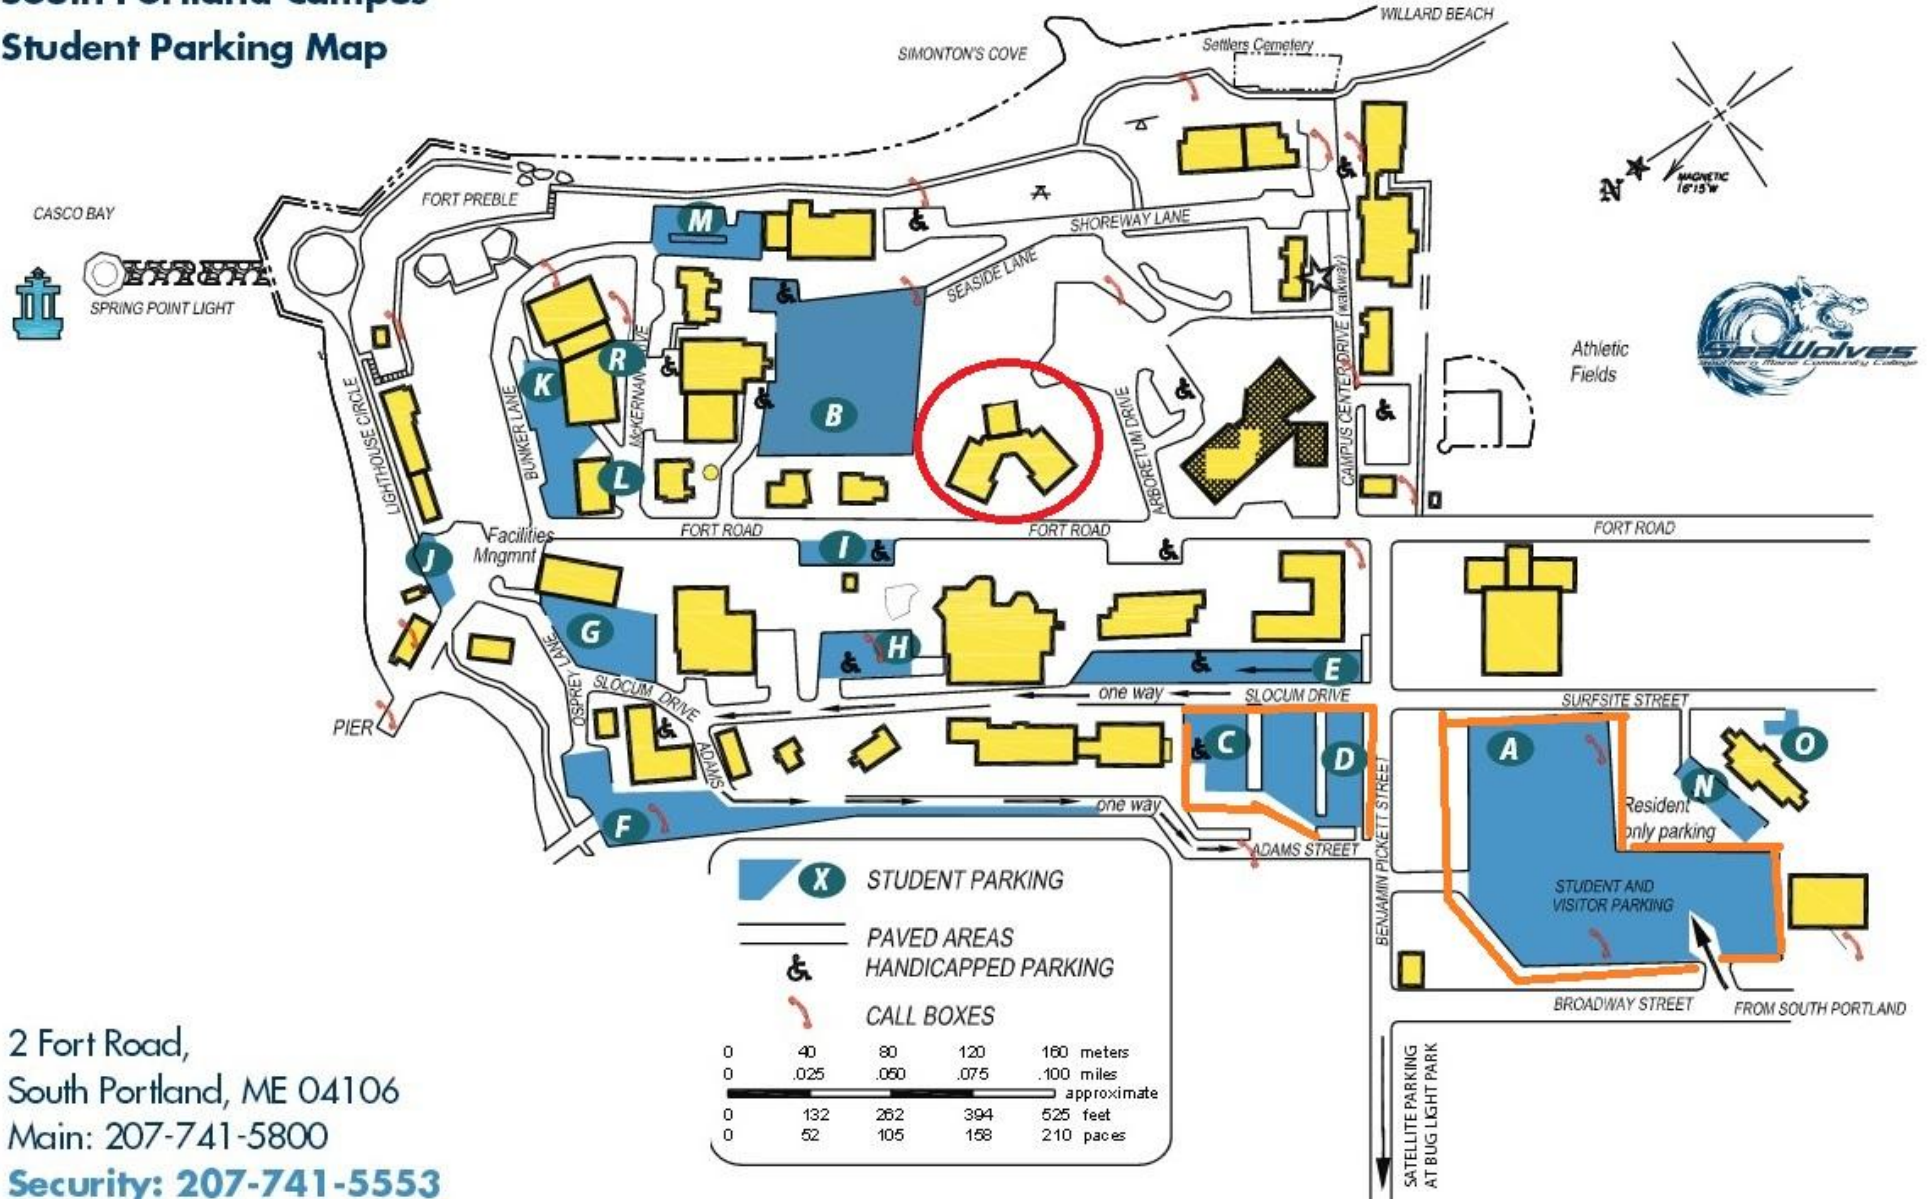

South Portland Campus Student Parking Map

2 Fort Road,
 South Portland, ME 04106
 Main: 207-741-5800
Security: 207-741-5553