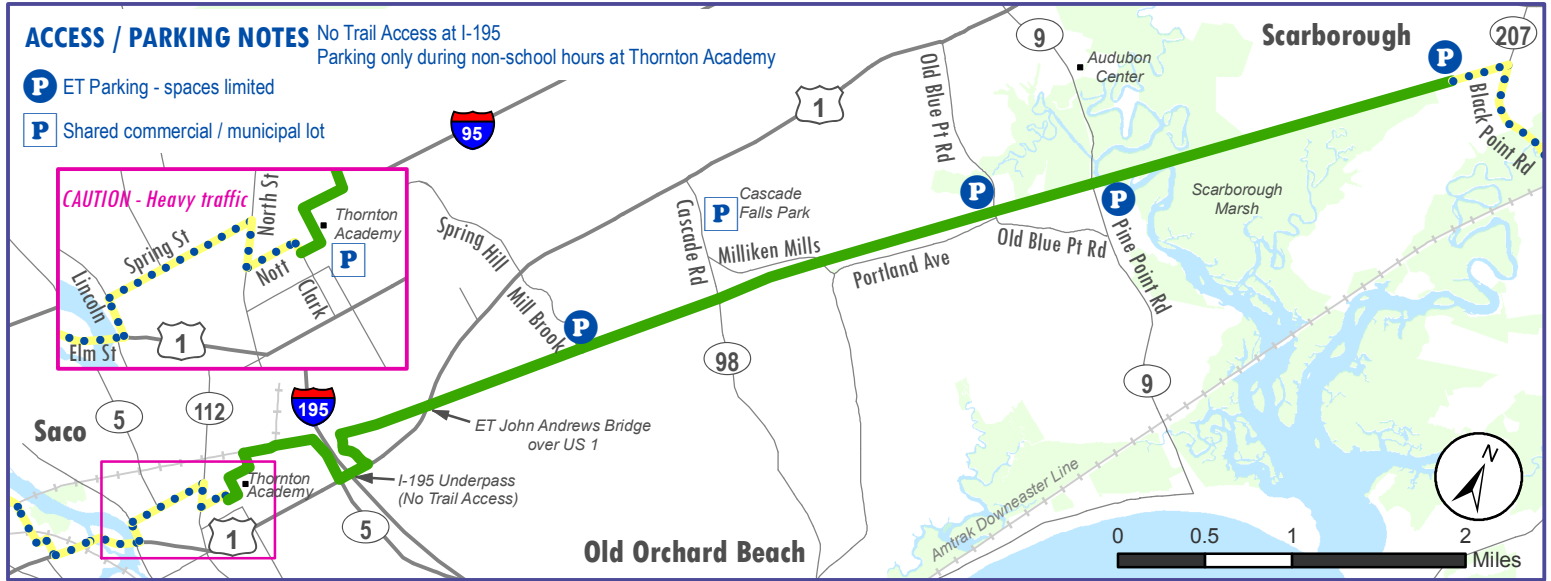

SCARBOROUGH - SOUTH PORTLAND

Off-Road Eastern Trail **On-Road Connector Route**

SACO - OLD ORCHARD BEACH - SCARBOROUGH

Off-Road Eastern Trail **On-Road Connector Route**

KENNEBUNK - ARUNDEL - BIDDEFORD

Off-Road Eastern Trail **On-Road Connector Route**

On-Road ET continues southbound to Kittery. For maps & details, visit www.EasternTrail.org