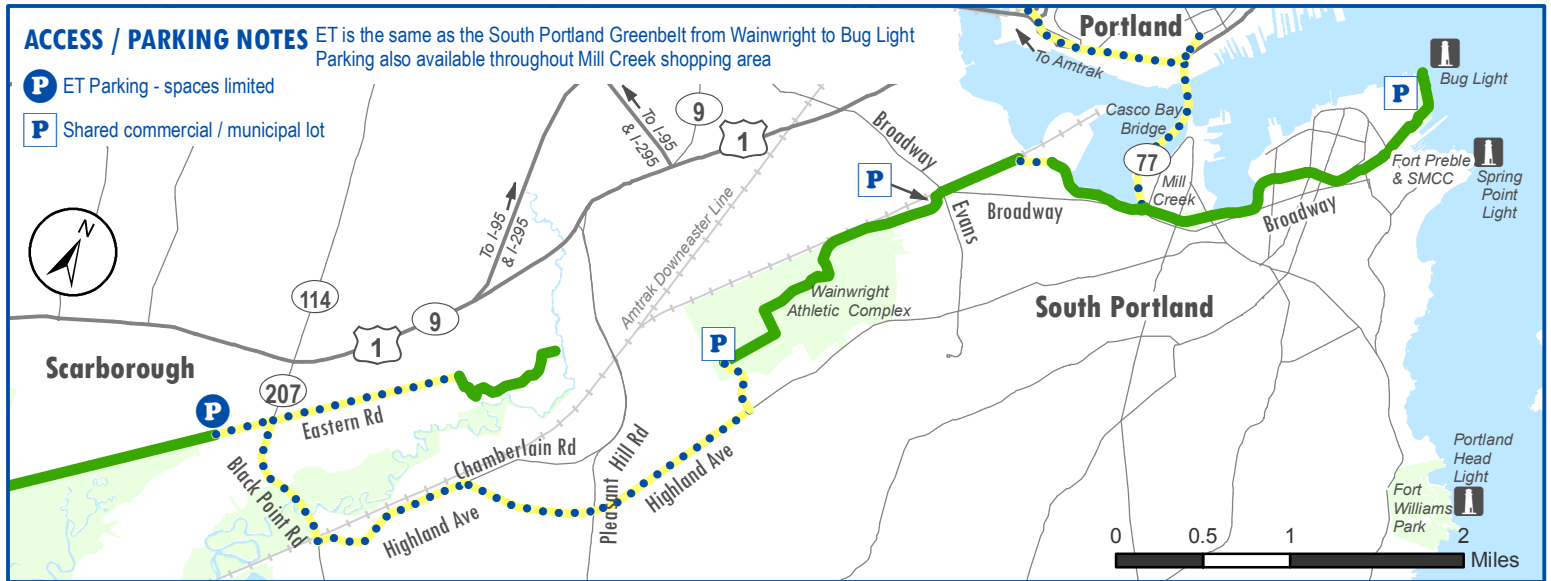

SCARBOROUGH - SOUTH PORTLAND

Off-Road Eastern Trail **On-Road Connector Route**

SACO - OLD ORCHARD BEACH - SCARBOROUGH

Off-Road Eastern Trail **On-Road Connector Route**

KENNEBUNK - ARUNDEL - BIDDEFORD

Off-Road Eastern Trail **On-Road Connector Route**

On-Road ET continues southbound to Kittery. For maps & details, visit www.EasternTrail.org