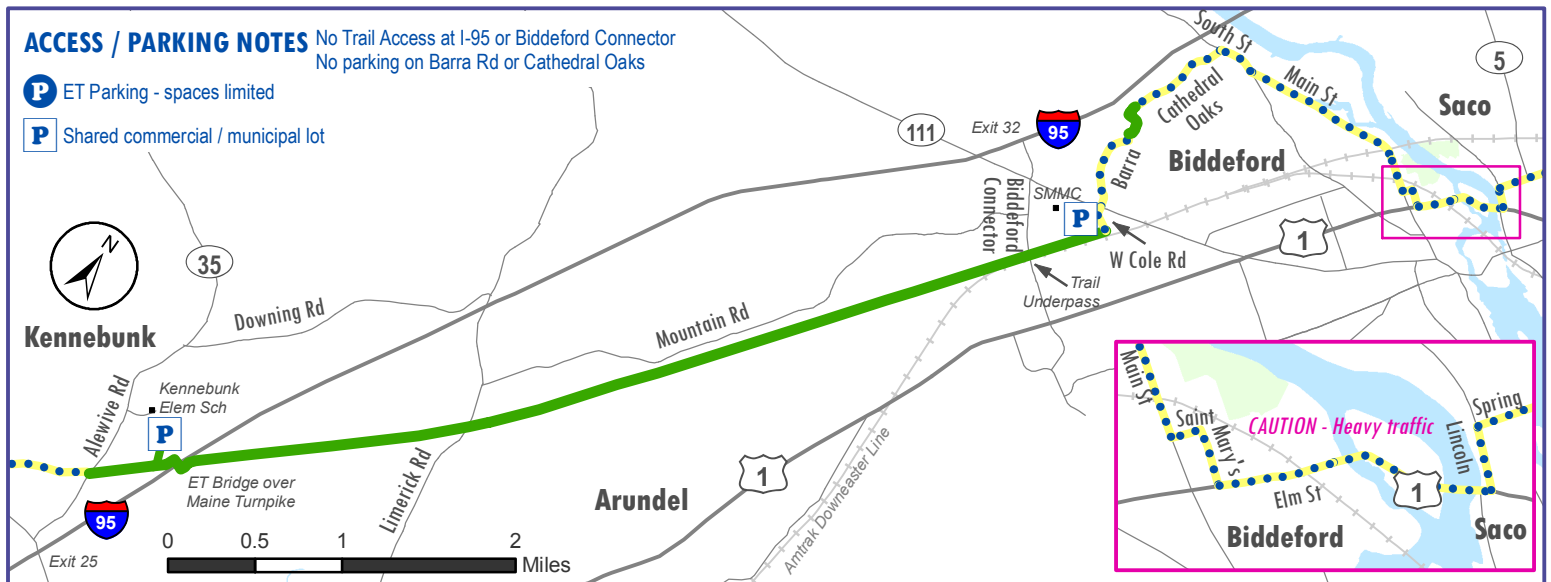

SCARBOROUGH - SOUTH PORTLAND

Off-Road Eastern Trail **On-Road Connector Route**

SACO - OLD ORCHARD BEACH - SCARBOROUGH

Off-Road Eastern Trail **On-Road Connector Route**

KENNEBUNK - ARUNDEL - BIDDEFORD

Off-Road Eastern Trail **On-Road Connector Route**

On-Road ET continues southbound to Kittery. For maps & details, visit www.EasternTrail.org